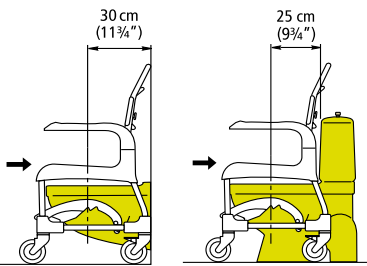

Side transfers can be performed safely thanks to sufficient seat space in front of the wheels. Furthermore the brake handles are high mounted without obstructing transfer.

With a rear wheel adapter, the regular Clean with a 55 cm (21¾") seat height can be changed into a Clean 24". There are many accessories to choose from also for Clean 24".

Clean

Clean height adjustable

Clean 24" rear wheels

**Other dimensions**

	Clean	Clean height adjustable	Clean 24" rear wheels
Total width	52 cm (20½")	55 cm (21¾")	69 cm (27½")
Width between armrests	43.5 cm (17¼")	43.5 cm (17¼")	43,5 cm (17¼")
Seat width	48 cm (19")	48 cm (19")	48 cm (19")