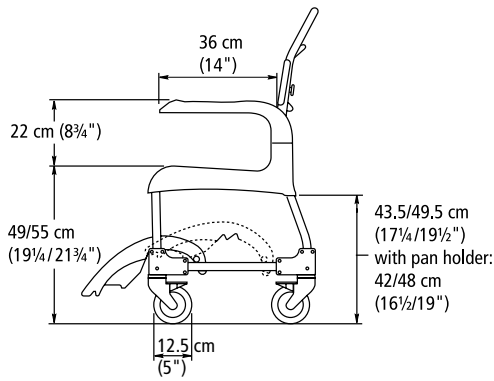

Clean

Clean height adjustable

Clean 24" rear wheels

**Other dimensions**

	Clean	Clean height adjustable	Clean 24" rear wheels
Total width	52 cm (20½")	55 cm (21¾")	69 cm (27½")
Width between armrests	43.5 cm (17¼")	43.5 cm (17¼")	43,5 cm (17¼")
Seat width	48 cm (19")	48 cm (19")	48 cm (19")