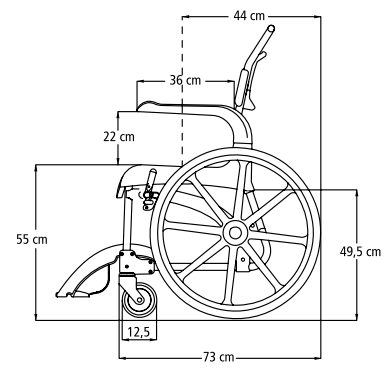

Side transfers can be performed safely thanks to sufficient seat space in front of the wheels. Furthermore the brake handles are high mounted without obstructing transfer.

With a rear wheel adapter, the regular Clean with a 55 cm (21¾") seat height can be changed into a Clean 24". There are many accessories to choose from also for Clean 24".

Clean

Clean height adjustable

Clean 24" rear wheels

**Other dimensions**

	Clean	Clean height adjustable	Clean 24" rear wheels
Total width	52 cm (20½")	55 cm (21¾")	69 cm (27½")
Width between armrests	43.5 cm (17¼")	43.5 cm (17¼")	43,5 cm (17¼")
Seat width	48 cm (19")	48 cm (19")	48 cm (19")