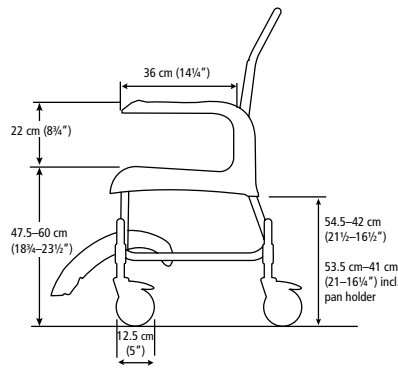

Side transfers can be performed safely thanks to sufficient seat space in front of the wheels. Furthermore the brake handles are high mounted without obstructing transfer.

With a rear wheel adapter, the regular Clean with a 55 cm (21¾") seat height can be changed into a Clean 24". There are many accessories to choose from also for Clean 24".

Clean

Clean height adjustable

Clean 24" rear wheels

**Other dimensions**

	Clean	Clean height adjustable	Clean 24" rear wheels
Total width	52 cm (20½")	55 cm (21¾")	69 cm (27½")
Width between armrests	43.5 cm (17¼")	43.5 cm (17¼")	43,5 cm (17¼")
Seat width	48 cm (19")	48 cm (19")	48 cm (19")